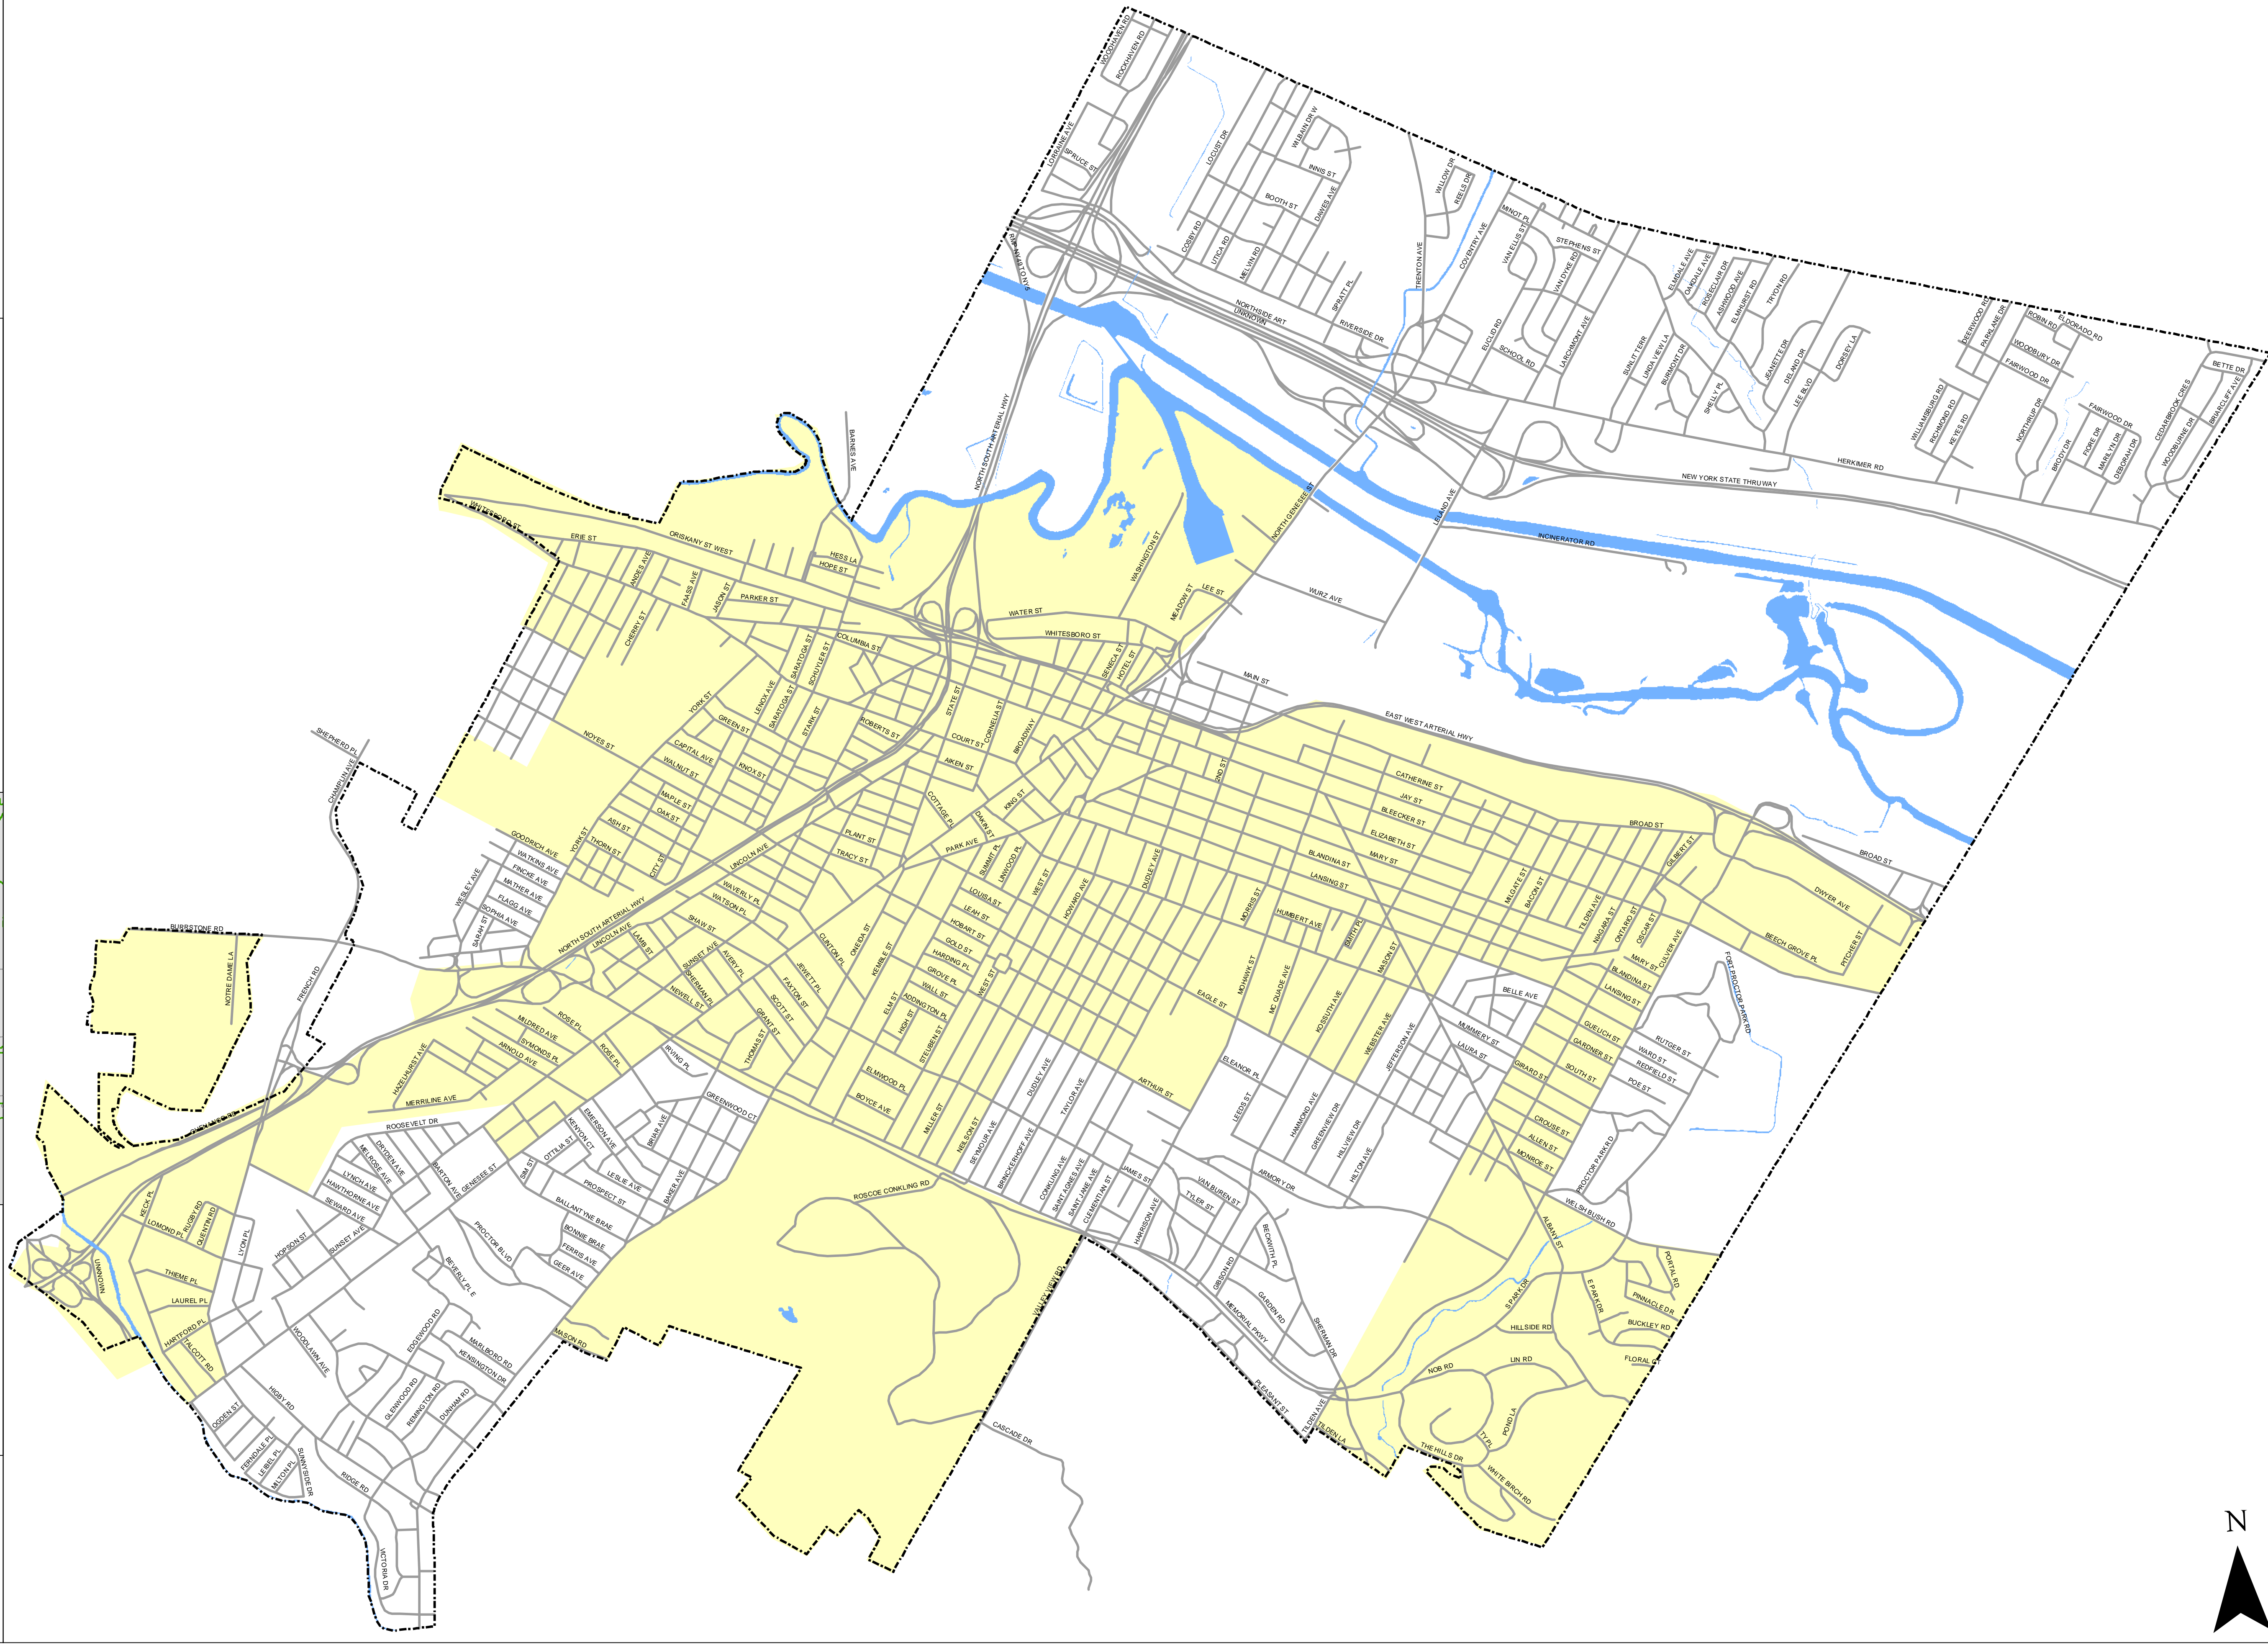

CDBG Target Area Utica, NY

Legend

- Community Development Block Grant Target Area
- Utica Boundary
- Water
- Roads

1 inch equals 1,250 feet

Map Produced June 15, 2004

This information though believed accurate is not guaranteed.